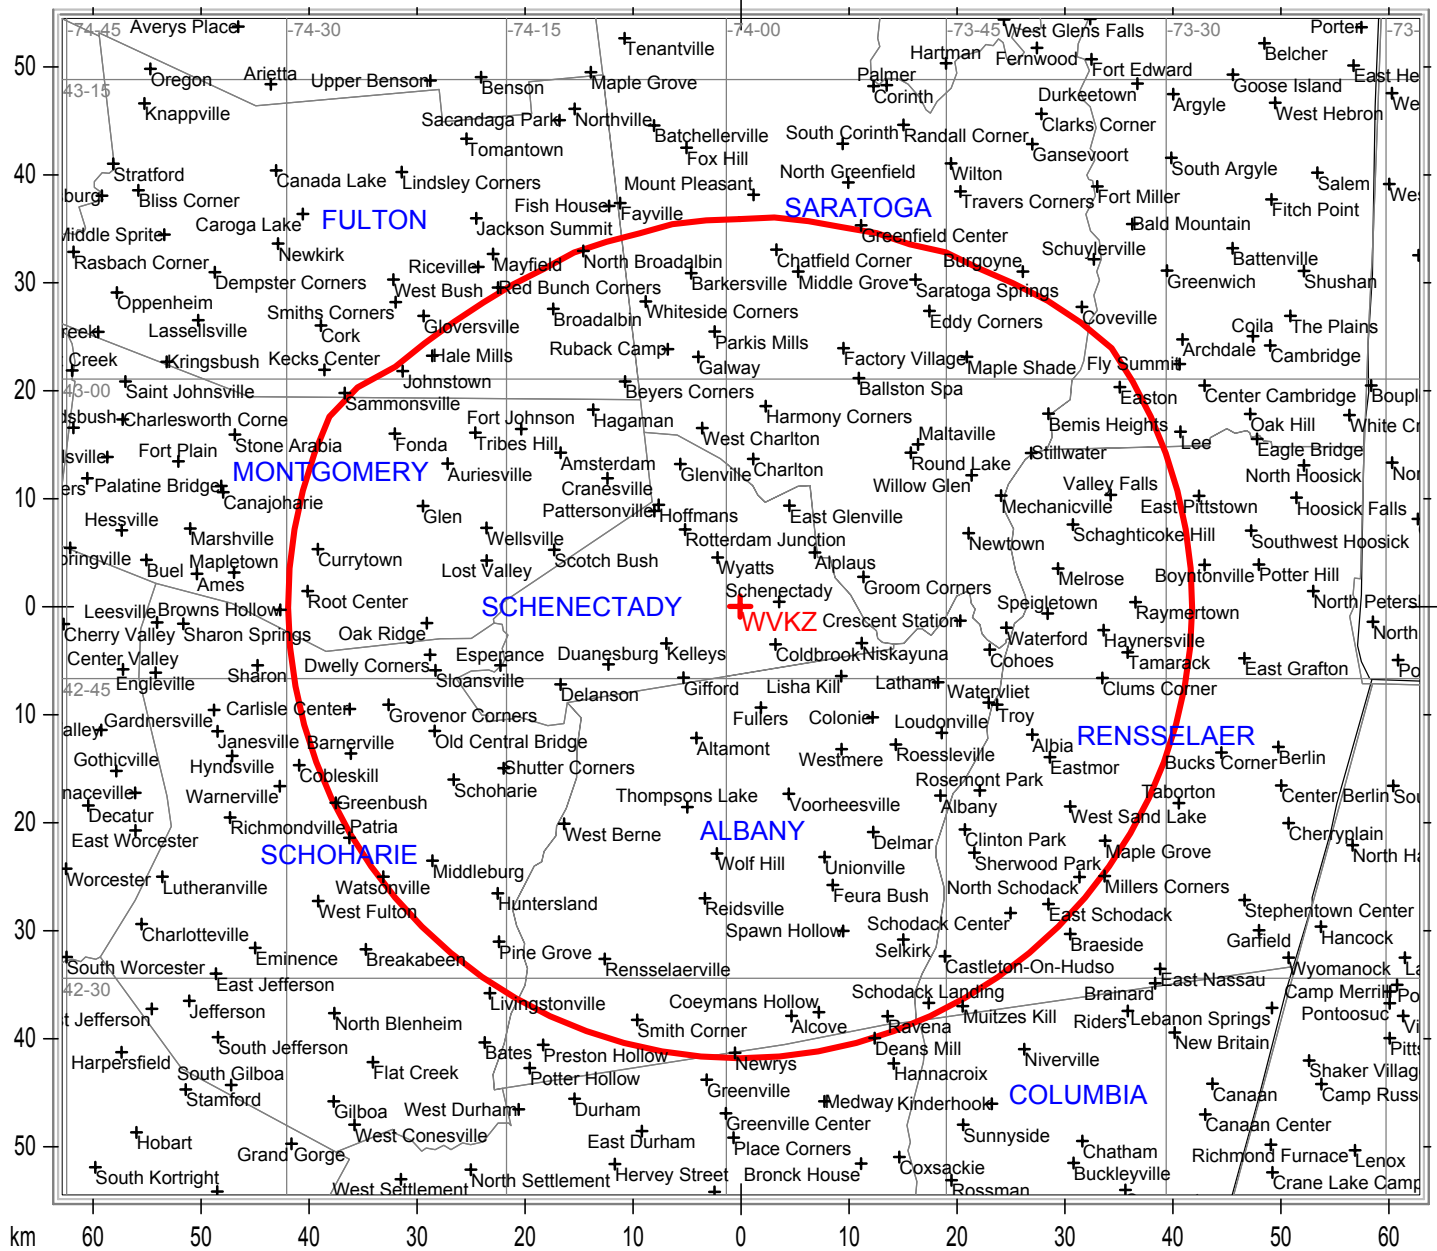

WVKZ 0.5 MV/M DAY COVERAGE

WVKZ 1240 KILOHERTZ 1000 WATTS ND SCHENECTADY, NEW YORK

POPULATION IN CONTOUR IS 791,446

County Borders State Borders Lat/Lon Grid

Map Scale: 1:700000 1 cm = 7.00 km V/H Size: 108.94 x 125.71 km